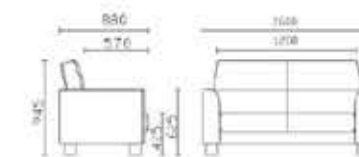

KCS-AD602B2