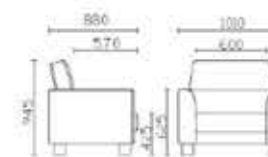

KCS-AD601B2