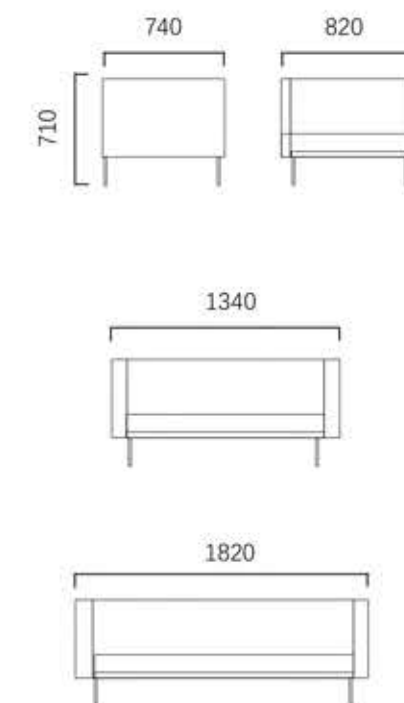

It can be used not only in high-grade business spaces, leisure spaces, and luxury home improvement fields, but also for relaxing at home.

LD008-1#