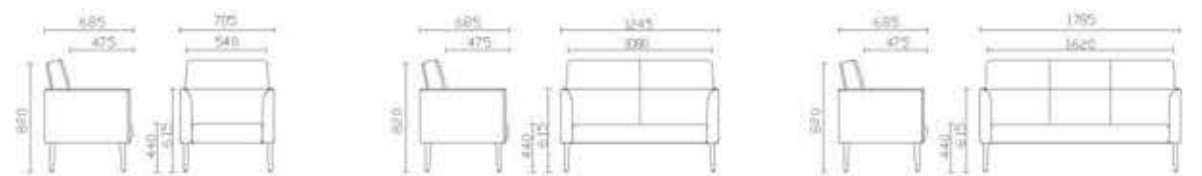

KCS-AD601B3

KCS-AD602B3

KCS-AD603B3