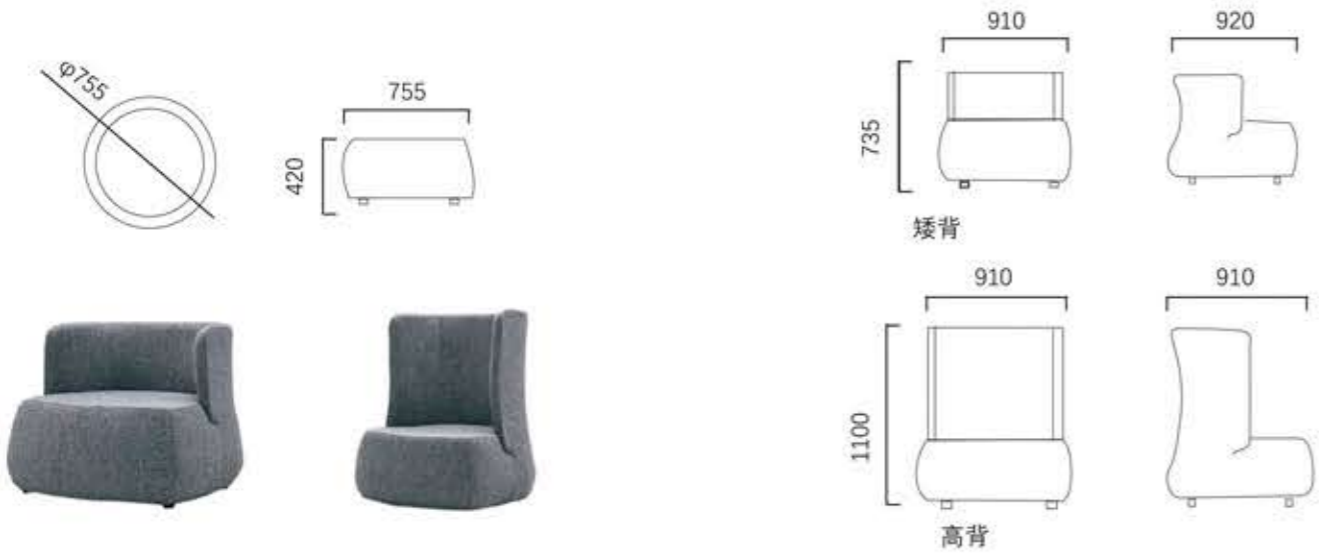

**LD803#**

**LOUNGE CHAIR**

**Q808#**

LD0081#

Q9077#

LD0097#

Q806#

LD0098#

LD0098-1#

Q8056#

**Q9032#**  
Size : 750x860x880mm

**Q9033#**  
Size : 640x780x860mm

**LD6080#**  
Size : 810x880x1030mm

**Q9031#**  
Size : 590x680x860mm

**Q9035#**

**Q9037#**

**LD9015#**

- 1-seater : 940x850x810mm
- 2-seater : 1440x850x810mm
- 3-seater : 1940x850x810mm

The design of the style sofa is inherited from the essence of classical culture. It is meticulously interpreted in a modern way, so that its shape is simple and elegant, elegant and elegant, and it is clear and enterprising, and the morality of morality is double.

**LD0095#**

**LD0096#** 1-seater: 750x850x760mm  
 2-seater: 1270x850x760mm  
 3-seater: 1770x850x760mm

A design method like a sculptor treating sculpture is used. Create an eternal, modern silhouette that looks beautiful from any angle. "The sculptural look will inspire curiosity and the desire to touch and experience the chair."