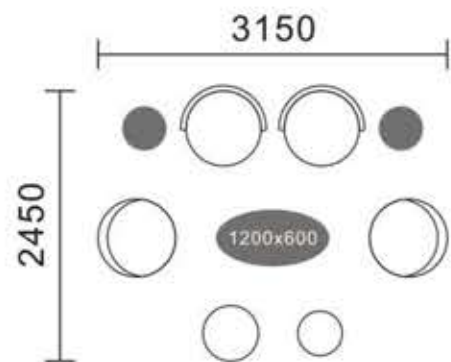

KCS-3467-1R1