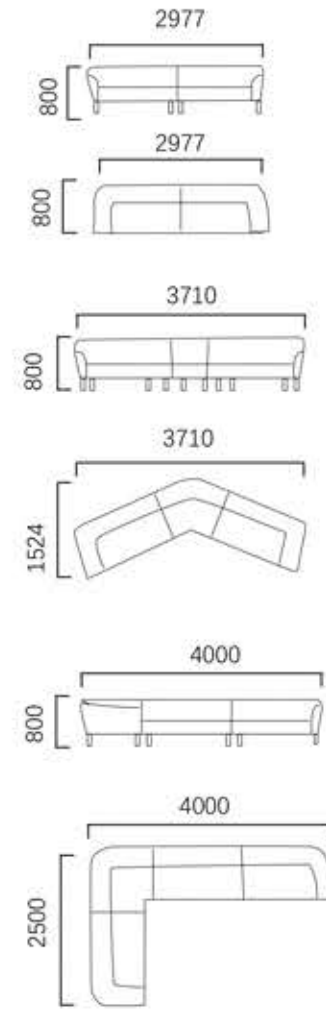

LD0098-1#

Q8056#

**Q9032#**  
Size : 750x860x880mm

**Q9033#**  
Size : 640x780x860mm

**LD6080#**  
Size : 810x880x1030mm

**Q9031#**  
Size : 590x680x860mm

**Q9035#**

**Q9037#**

**Q9036-1#**

**Q9036#**

Q9038#

Q9039#

Q9040#

**Q845#**

**Q852#**

**Q987#** Size : 630x570x470mm

**LD0069#**

It can be used not only in high-grade business spaces, leisure spaces, and luxury home improvement fields, but also for relaxing at home.

**LD9008#**

- 1-seater : 1370x1000x630mm
- 2-seater : 1970x1000x630mm
- 3-seater : 2420x1000x630mm
- 5-seater : 3320x1000x630mm

**LD9012-1#**

Size : 760x900x1020mm

**LD9012#**

1-seater : 760x830x810mm  
2-seater : 1260x830x810mm  
3-seater : 1760x830x810mm

**LD9001#**

- 1-seater : 1250x830x720mm
- 2-seater : 1750x830x720mm
- 3-seater : 2250x1830x720mm