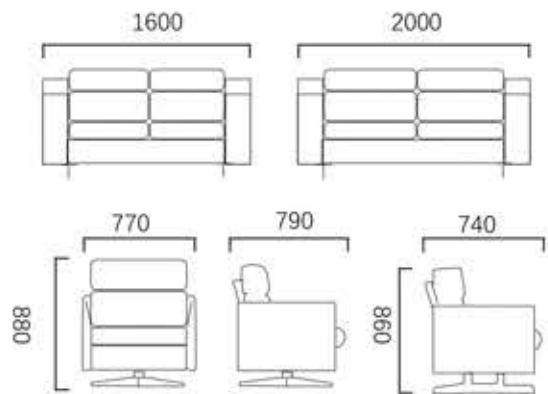

**LD9012-1#**

Size : 760x900x1020mm

**LD9012#**

1-seater : 760x830x810mm  
2-seater : 1260x830x810mm  
3-seater : 1760x830x810mm

**LD9001#**

- 1-seater : 1250x830x720mm
- 2-seater : 1750x830x720mm
- 3-seater : 2250x1830x720mm

**LD9005#**

- 1-seater : 880x810x780mm
- 2-seater : 1380x810x780mm
- 3-seater : 1880x810x780mm

Close to the back curve, The height is moderate, and sitting face natural; Can rely on reliable, close support, give you to want "care".

It can be used not only in high-grade business spaces, leisure spaces, and luxury home improvement fields, but also for relaxing at home.

**LD9014#**

- 1-seater : 900x820x710mm
- 2-seater : 1450x820x710mm
- 3-seater : 1990x820x710mm

**LD9009#**

- 1-seater : 800x800x840mm
- 2-seater : 1370x800x840mm
- 3-seater : 1950x800x840mm

LD9027-1#

LD9027-2#

LD9027#

**LD0074#**

A piece of furniture is not only a representation of supereminence, but also a display of the current main trend of the art of furniture design. Through your imagination, it speaks to you. You are to feel the breath of the time while you are appreciating its beauty and quality.