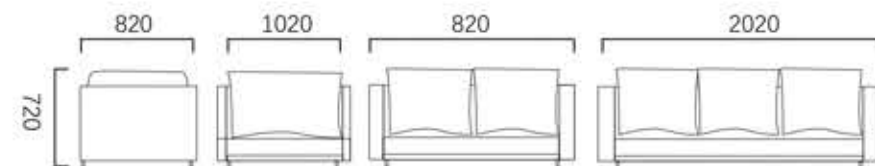

A piece of furniture is not only a representation of supereminence, but also a display of the current main trend of the art of furniture design. Through your imagination, it speaks to you. You are to feel the breath of the time while you are appreciating its beauty and quality.

The design of the style sofa is inherited from the essence of classical culture. It is meticulously interpreted in a modern way, so that its shape is simple and elegant, elegant and elegant, and it is clear and enterprising, and the morality of morality is double.

LD0063#